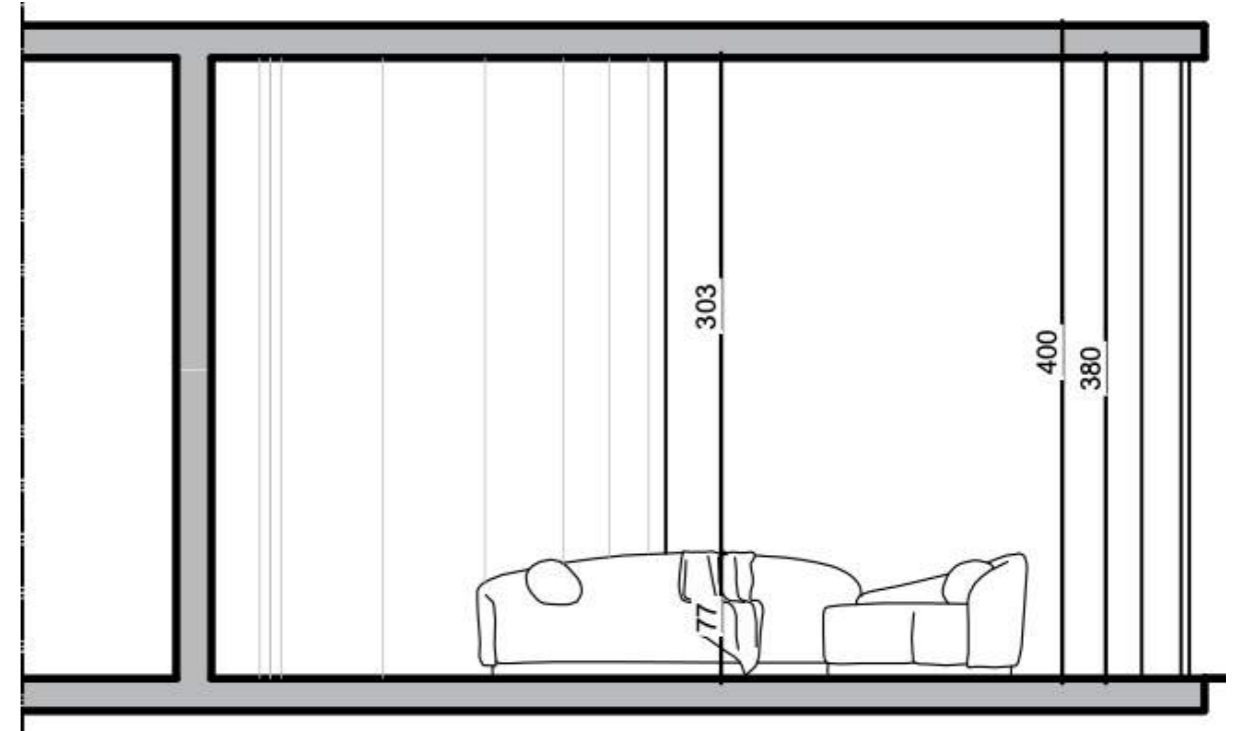

SCALE 1:100

COLORED SECTION LIVINGROOM