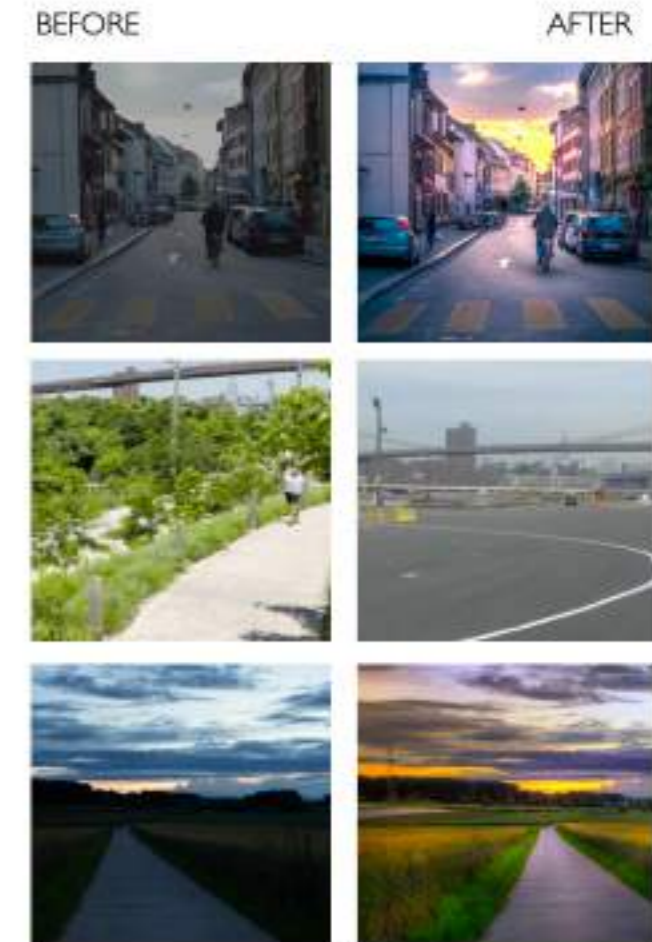

## THE NEW WINDOW TECHNOLOGY

OLED TRANSPARENT SCREEN

TURNING THE EXISTING VIEW INTO A UPGRADED,  
NATURE-INTEGRATED VIEW ACCORDING TO THE  
CLIENT'S NEEDS AND LIKES

EXAMPLES OF BEFORE AND AFTER VIEWS OF THE OLED TRANSPARENT SCREEN INSTALLED ON THE WINDOWS  
CHANGING THE EXISTING URBAN VIEW