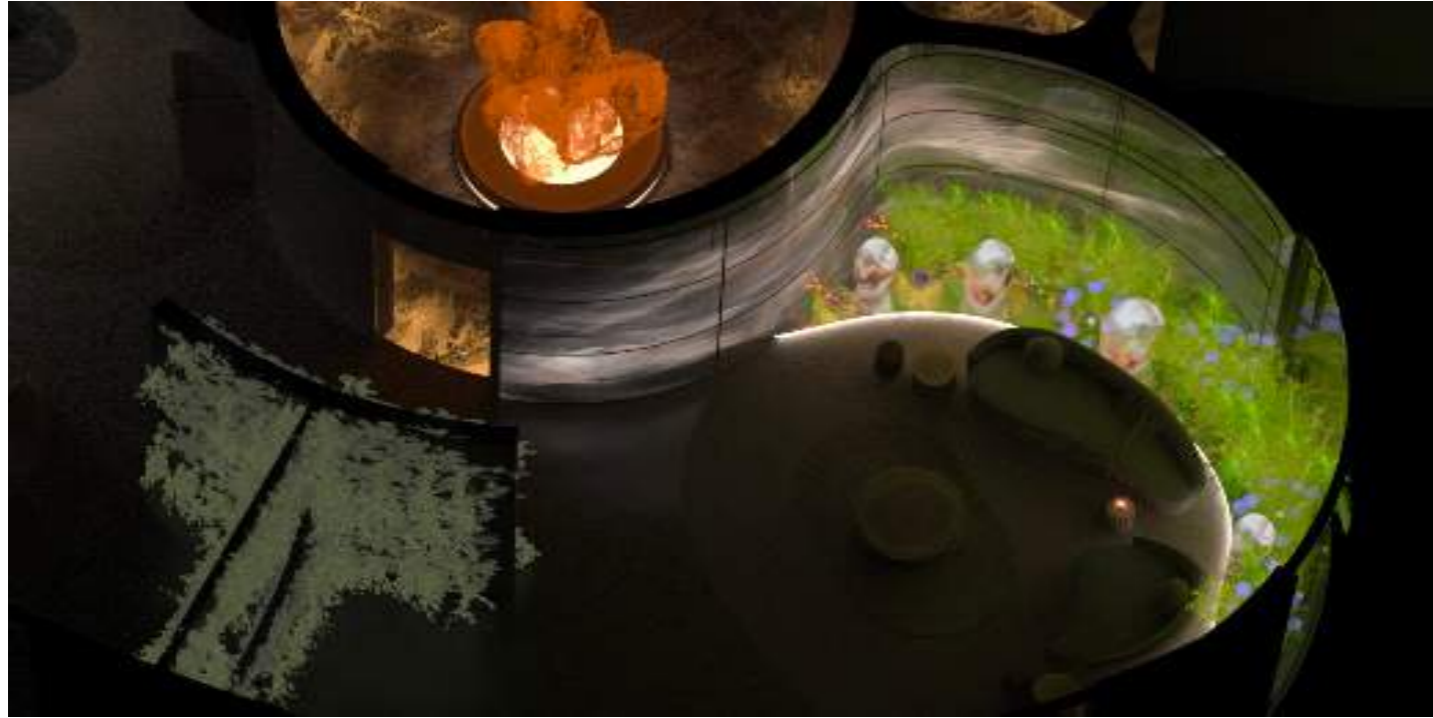

# CONNECTING TO THE NATURE

TRANSFORMABLE VIRTUAL NATURE AREA

Riva 1920 | ECO | Low round cedarwood coffee table  
DE CASTELLI | AIRFRAME | Open metal bookcase | Designer Pio & Tito Toso  
Vintage Tessellated | Stone and Ball Coffee Table  
Moroso | PEBBLE RUBBLE | Sectional modular sofa | Designer FRONT

# LIVINGROOM