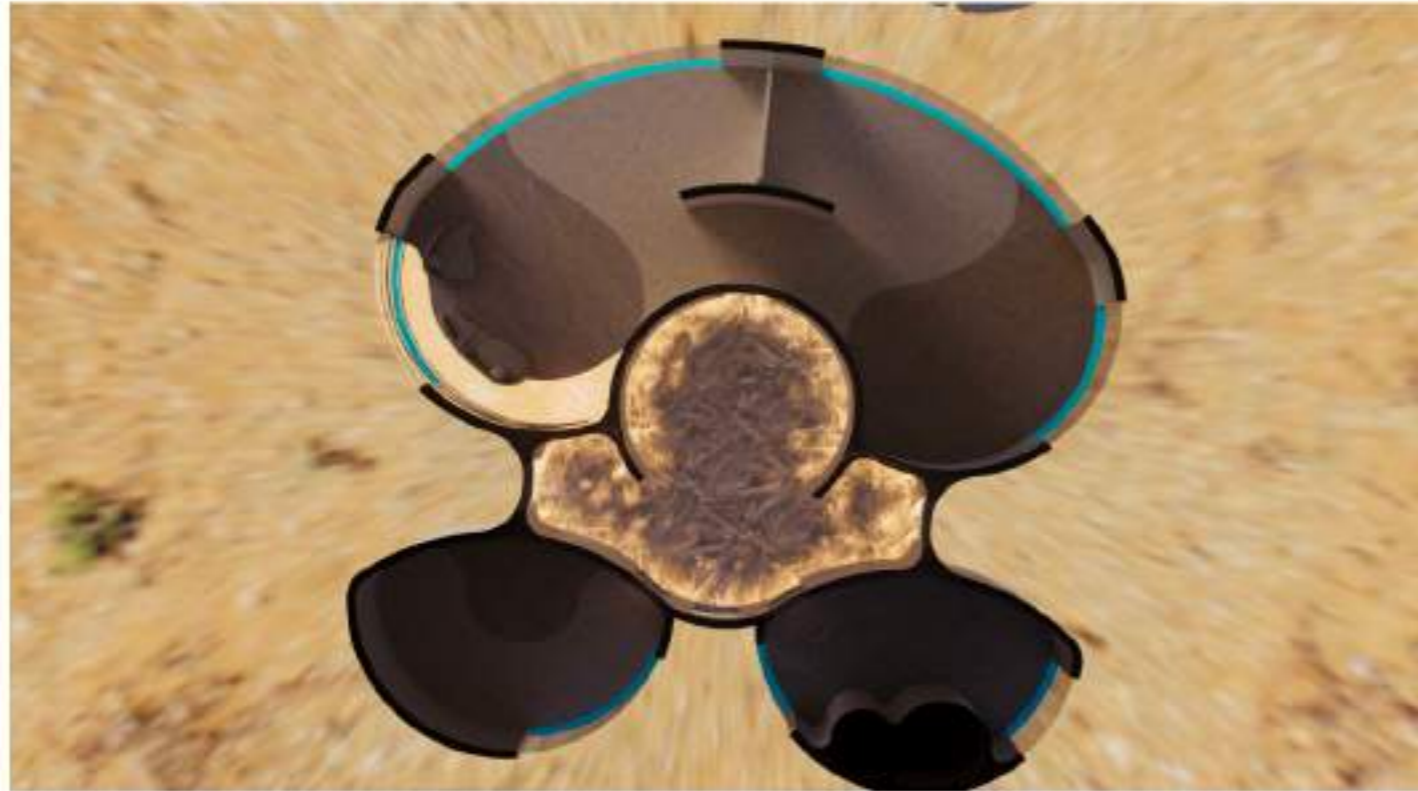

FRACTALS GEOMETRY OF NATURE

The Fractal Geometry of Nature," is defined a fractal as "a rough or fragmented geometric shape that can be split into parts, each of which is (at least approximately) a reduced-size copy of the whole."

Most of the stuff we find in nature cannot be described by the idealized geometrical forms of Eudidean geometry. So if we want to start building computational designs with patterns beyond the simple shapes ellipse,, rectangles, and lines, it's necessary to use the concepts behind and techniques for simulating the geometry of nature: fractals.

I used the basic rule of coding to create the structure of the house, I took a fractal from nature in shape of the two rooms located at the bottom of the house and using a transformer to change the position and rotate it to apply again to create a new structure with the intial fractal finally this shape occurred.

My main purpose in creating this project is to look beyond the consepts that are learned and rooted in design industry and elevate them both idealogically and practically

In my futuristic house concept, the awe-inspiring beauty of fractals in nature serves as a guiding force, creating a space that is not only visually stunning but also sustainable, efficient, and harmonious with the environment. This concept brings together the best of organic design and technological innovation, offering a glimpse into a future where our living spaces are in perfect harmony with the mesmerizing patterns found in the natural world.