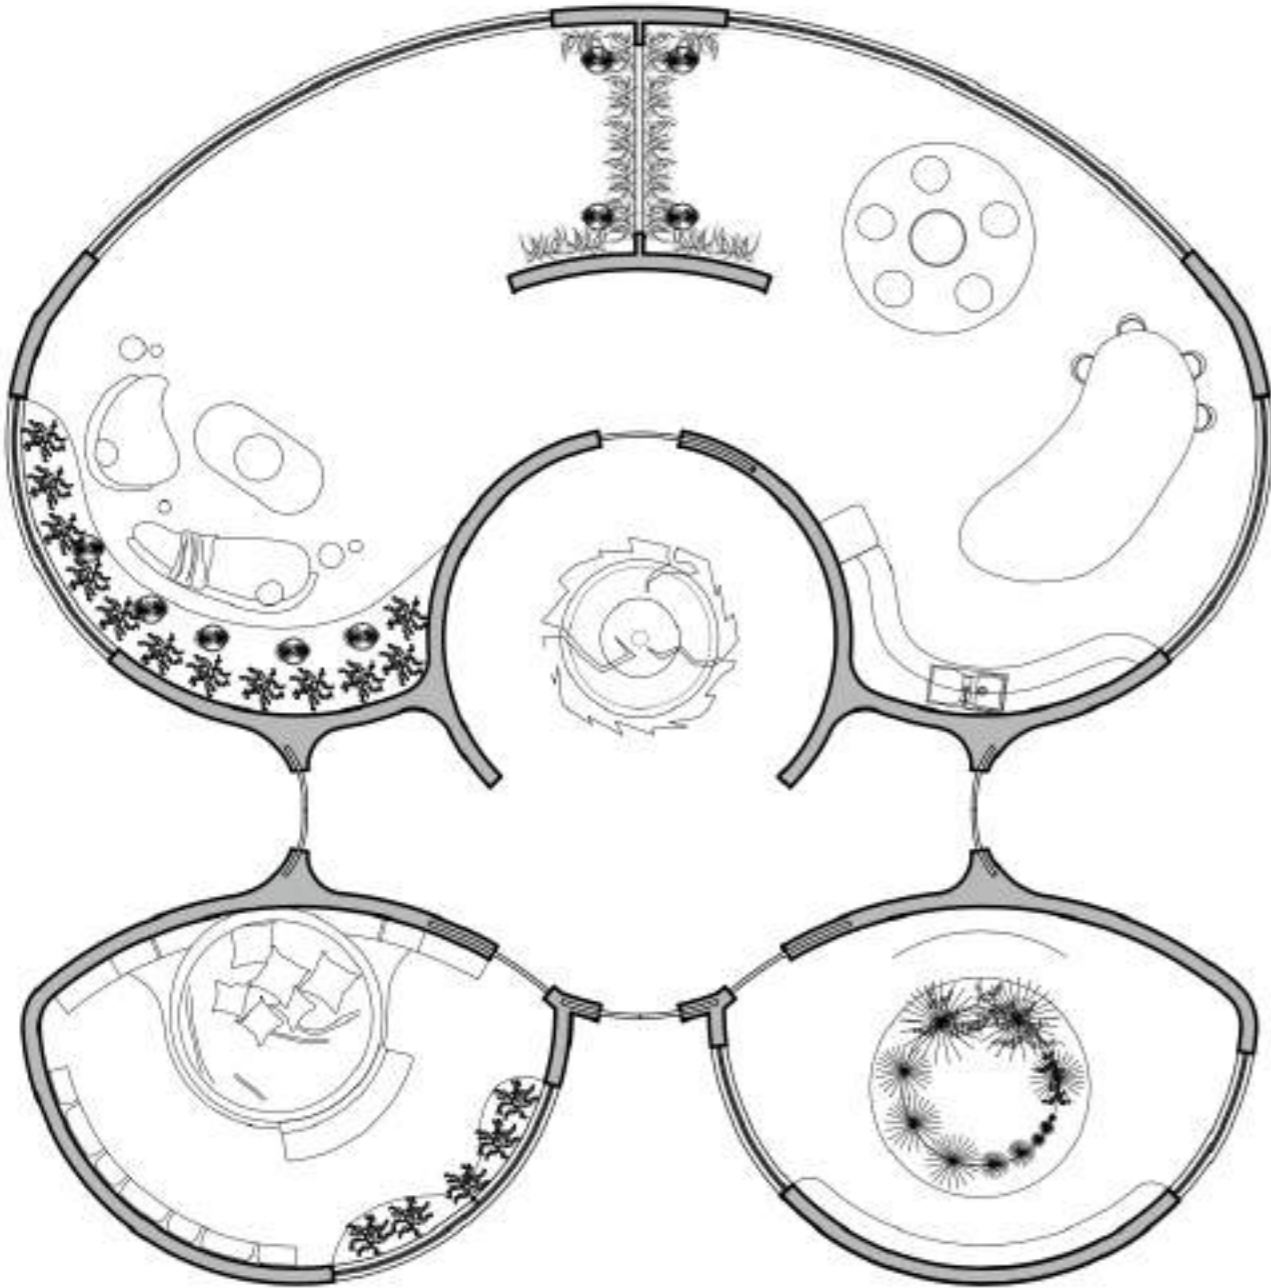

PROJECT PLAN