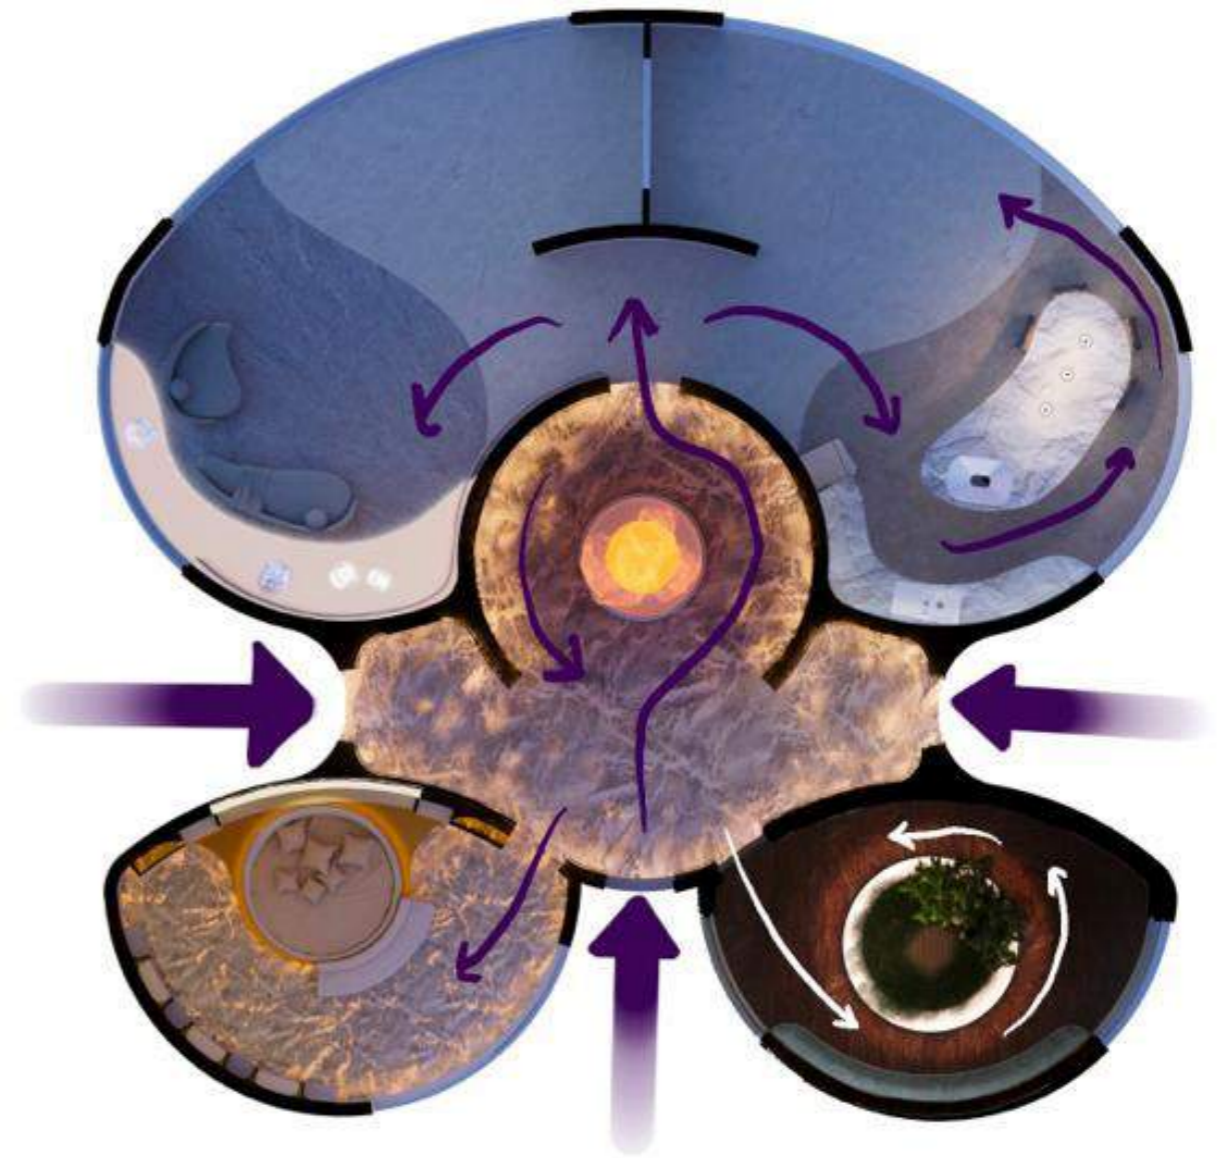

ZONING AND CIRCULATION