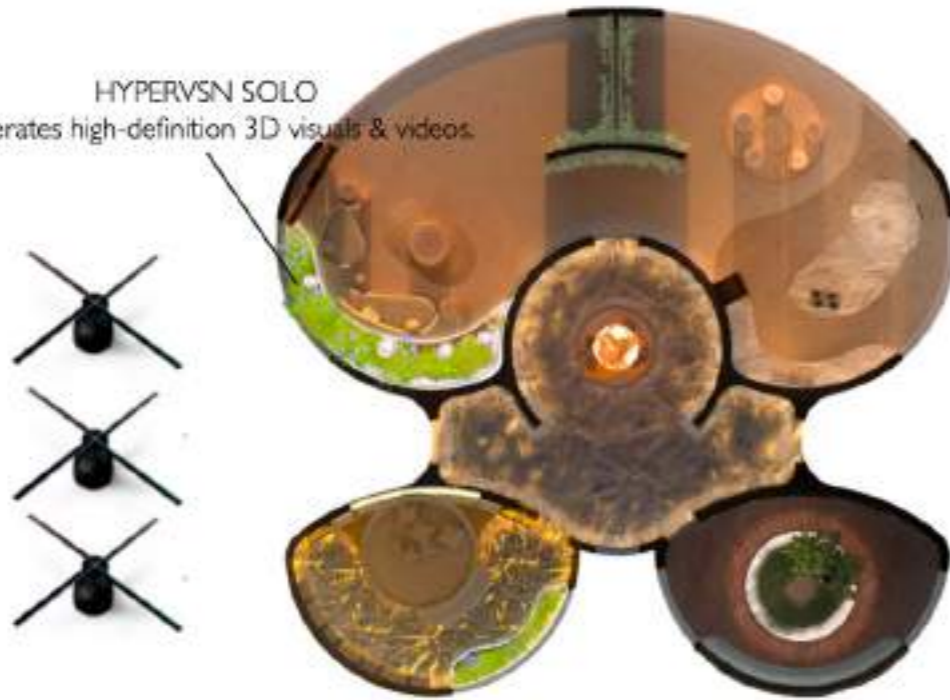

## SMART HOMING TECHNOLOGIES

- > AI Generated Voice-activated assistants
- > Health monitoring systems
- > Home automation hubs
- > Virtual assistants
- > Energy management systems
- > Smart locks
- > Health monitoring systems
- > Smart speakers adjusted for the environment

# PLACEMENT OF THE HYPERVSN TECHNOLOGY

HYPERVSN SOLO  
Generates high-definition 3D visuals & videos.

HYPERVSN SOLO  
Generates high-definition 3D visuals & videos, placed on a mirror surface to create a depth in the space. The holograms will be customisable. Nature elements plants and trees are the main focus of the system, to create a nature integrated space.