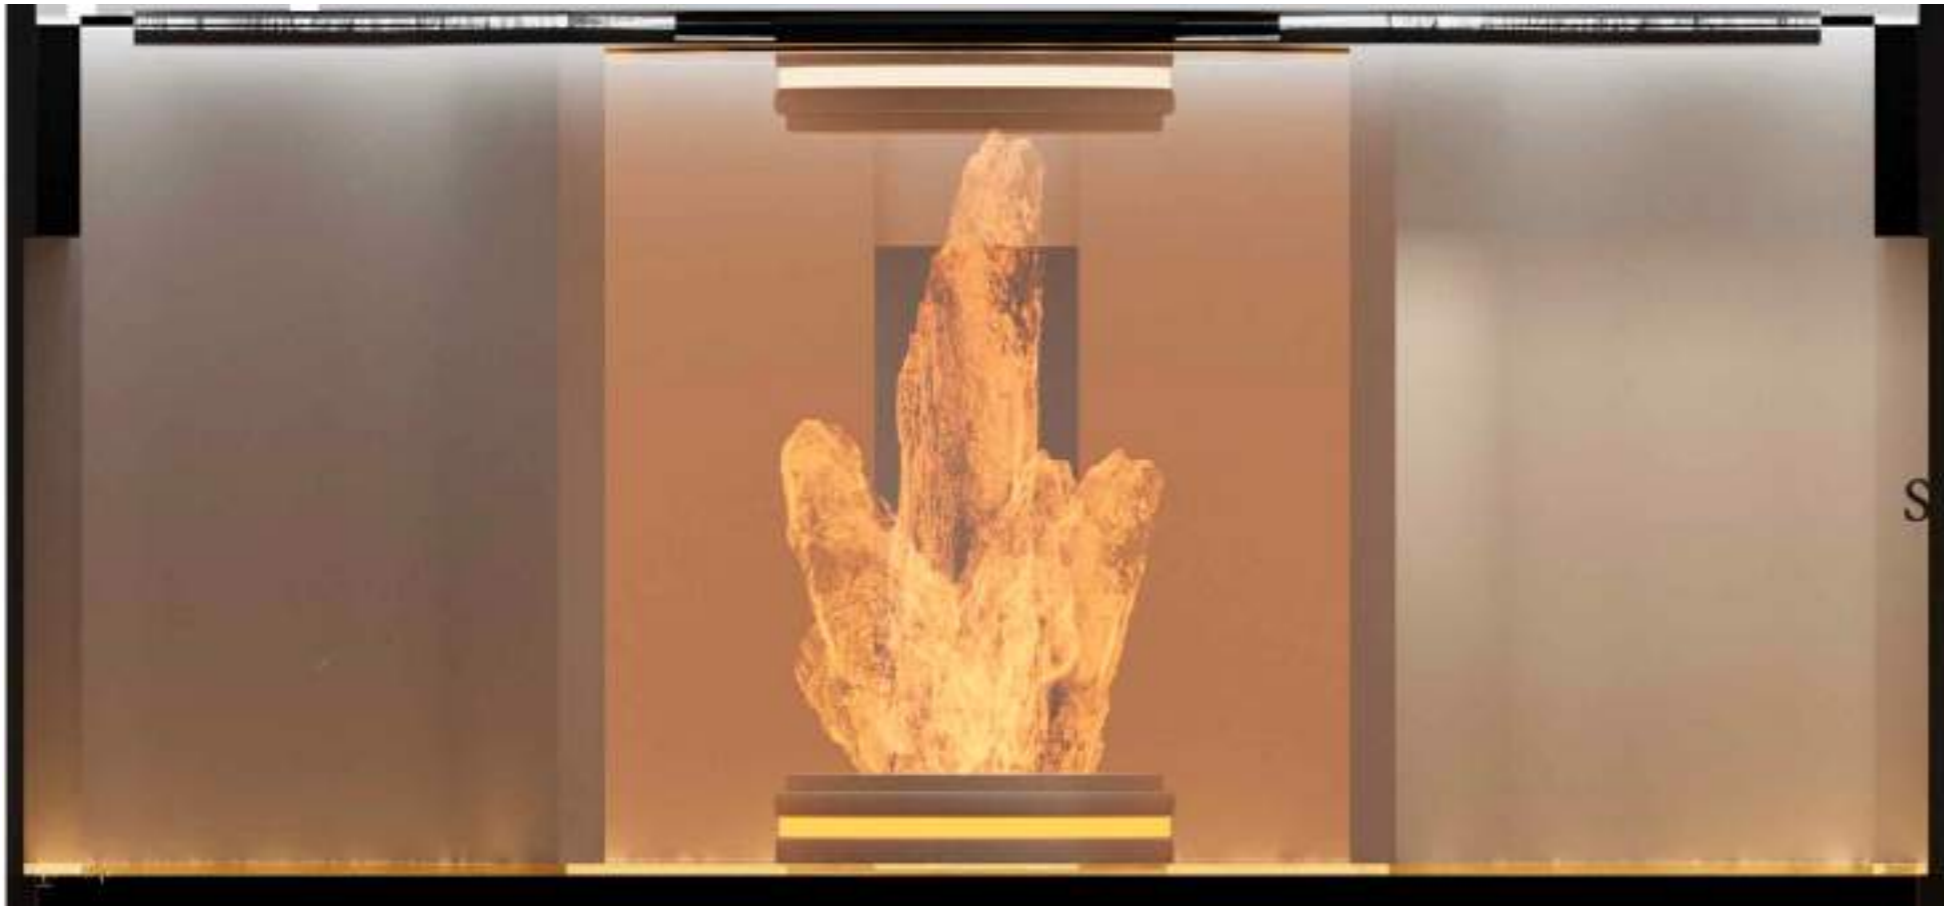

SCALE 1:100

ENTRANCE

Adjustable voice and music system Changable visuals with hypvsn