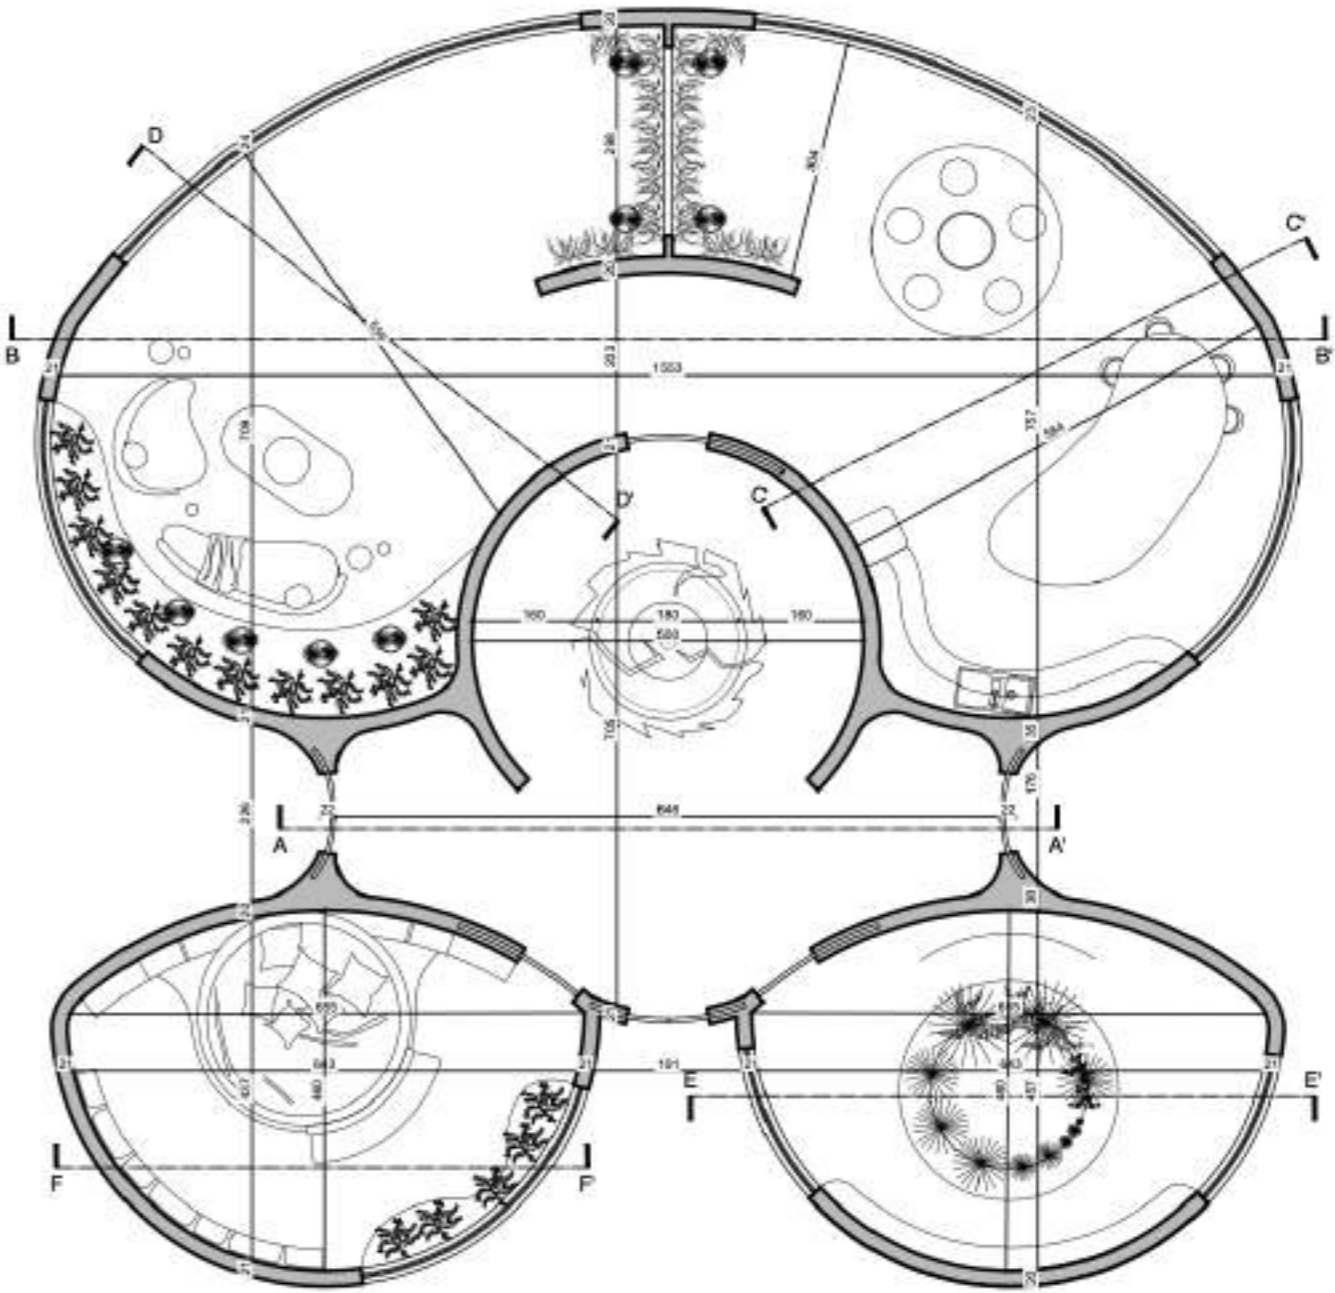

PROJECT PLAN